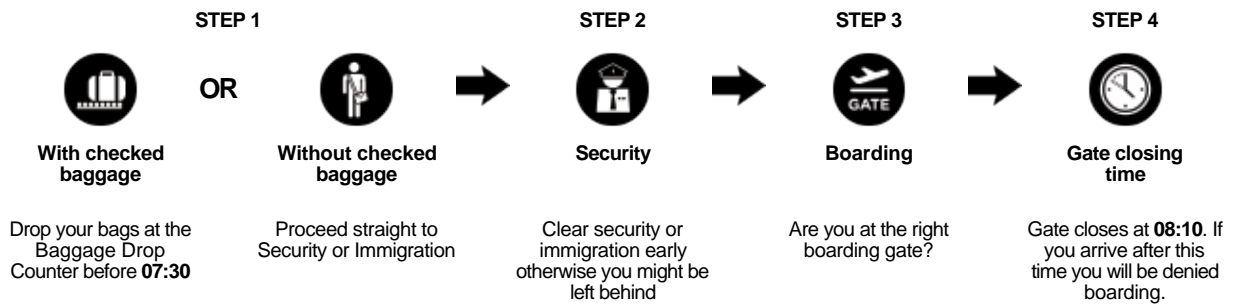

Boarding Pass

Thelma Cordon

Depart
Puerto Princesa - Palawan (PPS)

Arrive
Davao (DVO)

Booking no.
LKE4TP

Passport no. Nationality Expiry date

Add-ons
BWPQ CRCB

24

Flight no.	Z2 477
Departure date	23 Dec 17
Boarding time	07:50 23 Dec 17
Gate no.	
Zone	3
Seat no.	15D

Airport Guide for Puerto Princesa - Palawan : 4 easy steps!

At anytime after you have checked-in, we may change our schedule and/or cancel, terminate, divert, postpone, reschedule or delay any flight where we reasonably consider this to be justified by circumstances beyond our control or for reasons of safety or commercial reasons.

DON'T MISS YOUR FLIGHT!
Boarding gate closes 20 minutes before departure.
Be at the airport **4 hours earlier** for a hassle-free holiday!

Please fold here - DO NOT TEAR

Airline copy

Thelma Cordon

Depart **Puerto Princesa - Palawan (PPS)**